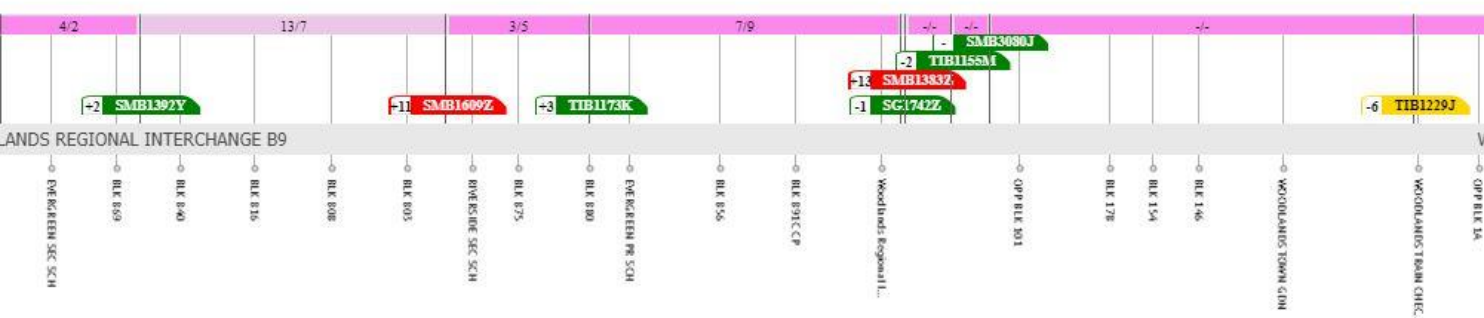

Over 15,000 buses world-wide deployed on our

TMS Cloud and ETA

09:32
10/25

- Standardized and legacy datasets
- Visual overviews
- Route, sensor, geofence events
- Driver behavior events
- Communication events
- Full event log and replay functionality
- Real time ETA calculation