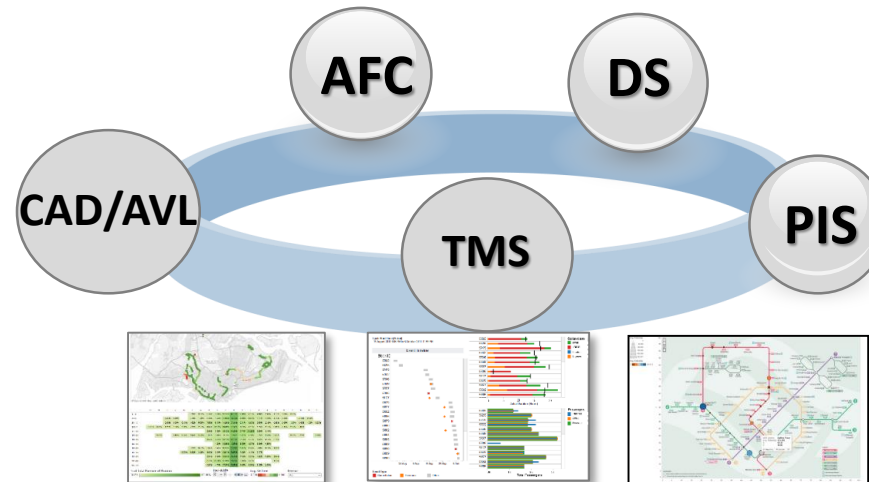

Established 2012

Bus Public Transport focused

Largest player in APAC region

Head office Slovenia, Europe

Team 60+ people - 10 years experience in public transportation/telematics

Management 20+ years experience in public transportation / telematics / IoT and payment systems from around the globe

Over 15,000 buses world-wide deployed on our

TMS Cloud and ETA

09:32
10/25

- Standardized and legacy datasets
- Visual overviews
- Route, sensor, geofence events
- Driver behavior events
- Communication events
- Full event log and replay functionality
- Real time ETA calculation